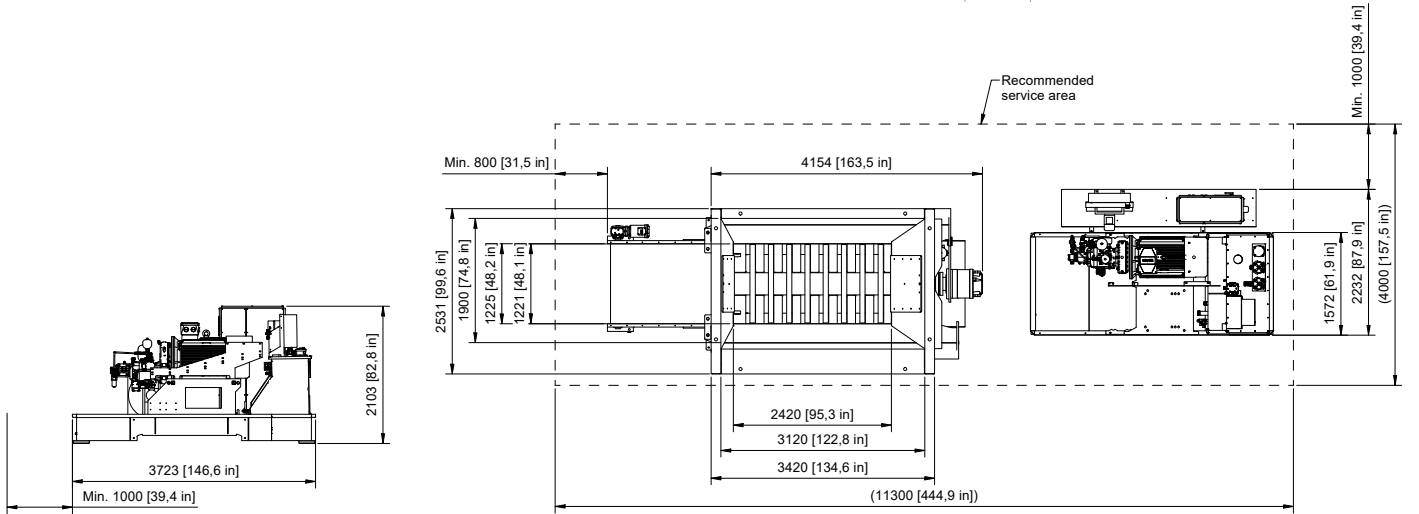

M&J PreShred 2000S

Waste Pre-Shredders from M&J Recycling

Specification		
Overall dimensions shredder with standard hopper (LxWxH)	inch / mm	218 x 91 x 132 / 5536 x 2300 x 3350
Weight (total included standard conveyer)	metric ton / short ton	14.3 – 16.4 / 15.8 – 18.1
Standard colour	RAL	7011, 9002
Loading height with standard hopper	inch / mm	132 / 3350
Cutting area	inch / mm	95 x 48 / 2420 x 1271
Power pack		
Electric motor	horsepower	81 / 97 / 147
Electric control unit	Allen Bradley UL 508A	PLC
Drive principle		Hydrostatic transmission
Chassis		
Standard belt conveyer (LxW)	inch / mm	177 x 47 / 5000 x 1200
Discharge height	inch / mm	45 / 1036
Discharge width	inch / mm	47 / 1200
Weight (included / exclusive conveyer)	metric ton / short ton	2.6 / 1.6 / 2.9 / 1.8

Cutting table 10 knives

Cutting Table

Number of shafts		1
Rotating speed	rpm	Up to 59
Number of knives		6 / 8 / 9 / 10
Number of counter knives		12 / 16 / 18 / 20
Cutting area (LxW)	inch / mm	95 x 48 / 2420 x 1221
Weight	metric ton / short ton	8.7 - 10.2 / 9.6 - 11.2

Grain size*

6 knives	inch / mm	<18 / <450
8 knives	inch / mm	<12 / <300
9 knives	inch / mm	<10 / <250
10 knives	inch / mm	<8 / <200

Capacity per hour **

Household waste	metric ton / short ton	Up to 70 / 77
Demolition wood	metric ton / short ton	Up to 40 / 44
Industrial waste	metric ton / short ton	Up to 20 / 22
Bulky waste	metric ton / short ton	Up to 25 / 28