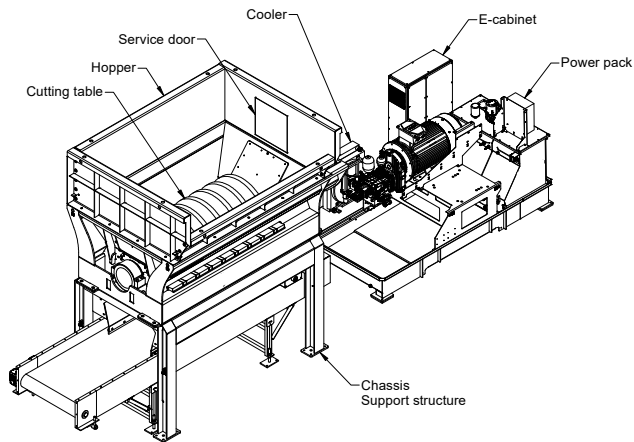

M&J PreShred 2000S

Waste Pre-Shredders from M&J Recycling

Specification		
Overall dimensions shredder with standard hopper (LxWxH)	inch / mm	218 x 91 x 132 / 5536 x 2300 x 3350
Weight (total included standard conveyer)	metric ton / short ton	14.3 – 16.4 / 15.8 – 18.1
Standard colour	RAL	7011, 9002
Loading height with standard hopper	inch / mm	132 / 3350
Cutting area	inch / mm	95 x 48 / 2420 x 1271
Power pack		
Electric motor	horsepower	81 / 97 / 147
Electric control unit	Allen Bradley UL 508A	PLC
Drive principle		Hydrostatic transmission
Chassis		
Standard belt conveyer (LxW)	inch / mm	177 x 47 / 5000 x 1200
Discharge height	inch / mm	45 / 1036
Discharge width	inch / mm	47 / 1200
Weight (included / exclusive conveyer)	metric ton / short ton	2.6 / 1.6 / 2.9 / 1.8

Cutting table 10 knives

Cutting Table

Number of shafts		1
Rotating speed	rpm	Up to 59
Number of knives		6 / 8 / 9 / 10
Number of counter knives		12 / 16 / 18 / 20
Cutting area (LxW)	inch / mm	95 x 48 / 2420 x 1221
Weight	metric ton / short ton	8.7 - 10.2 / 9.6 - 11.2