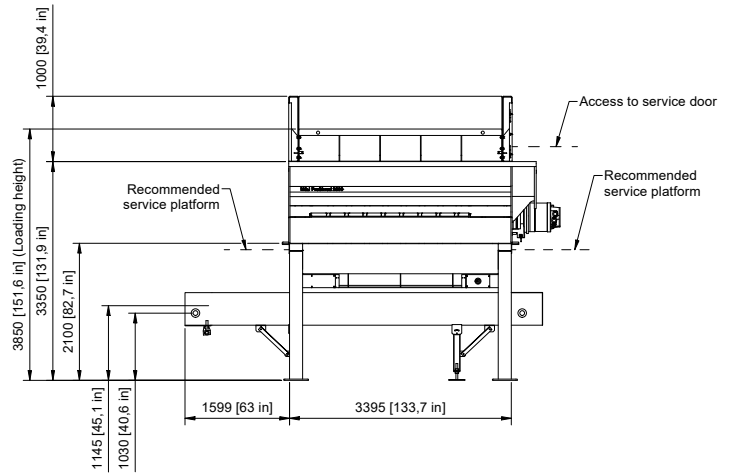

M&J PreShred 2000S

Waste Pre-Shredders from M&J Recycling

Specification		
Overall dimensions shredder with standard hopper (LxWxH)	inch / mm	218 x 91 x 132 / 5536 x 2300 x 3350
Weight (total included standard conveyer)	metric ton / short ton	14.3 – 16.4 / 15.8 – 18.1
Standard colour	RAL	7011, 9002
Loading height with standard hopper	inch / mm	132 / 3350
Cutting area	inch / mm	95 x 48 / 2420 x 1271
Power pack		
Electric motor	horsepower	81 / 97 / 147
Electric control unit	Allen Bradley UL 508A	PLC
Drive principle		Hydrostatic transmission
Chassis		
Standard belt conveyer (LxW)	inch / mm	177 x 47 / 5000 x 1200
Discharge height	inch / mm	45 / 1036
Discharge width	inch / mm	47 / 1200
Weight (included / exclusive conveyer)	metric ton / short ton	2.6 / 1.6 / 2.9 / 1.8

Cutting table 10 knives

Cutting Table

Number of shafts		1
Rotating speed	rpm	Up to 59
Number of knives		6 / 8 / 9 / 10
Number of counter knives		12 / 16 / 18 / 20
Cutting area (LxW)	inch / mm	95 x 48 / 2420 x 1221
Weight	metric ton / short ton	8.7 - 10.2 / 9.6 - 11.2