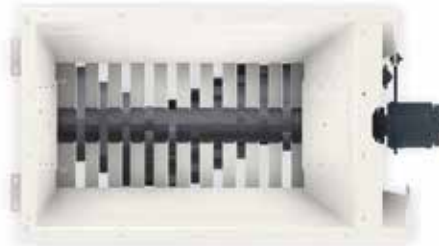

M&J PreShred 2000S

Cutting table 6 knives